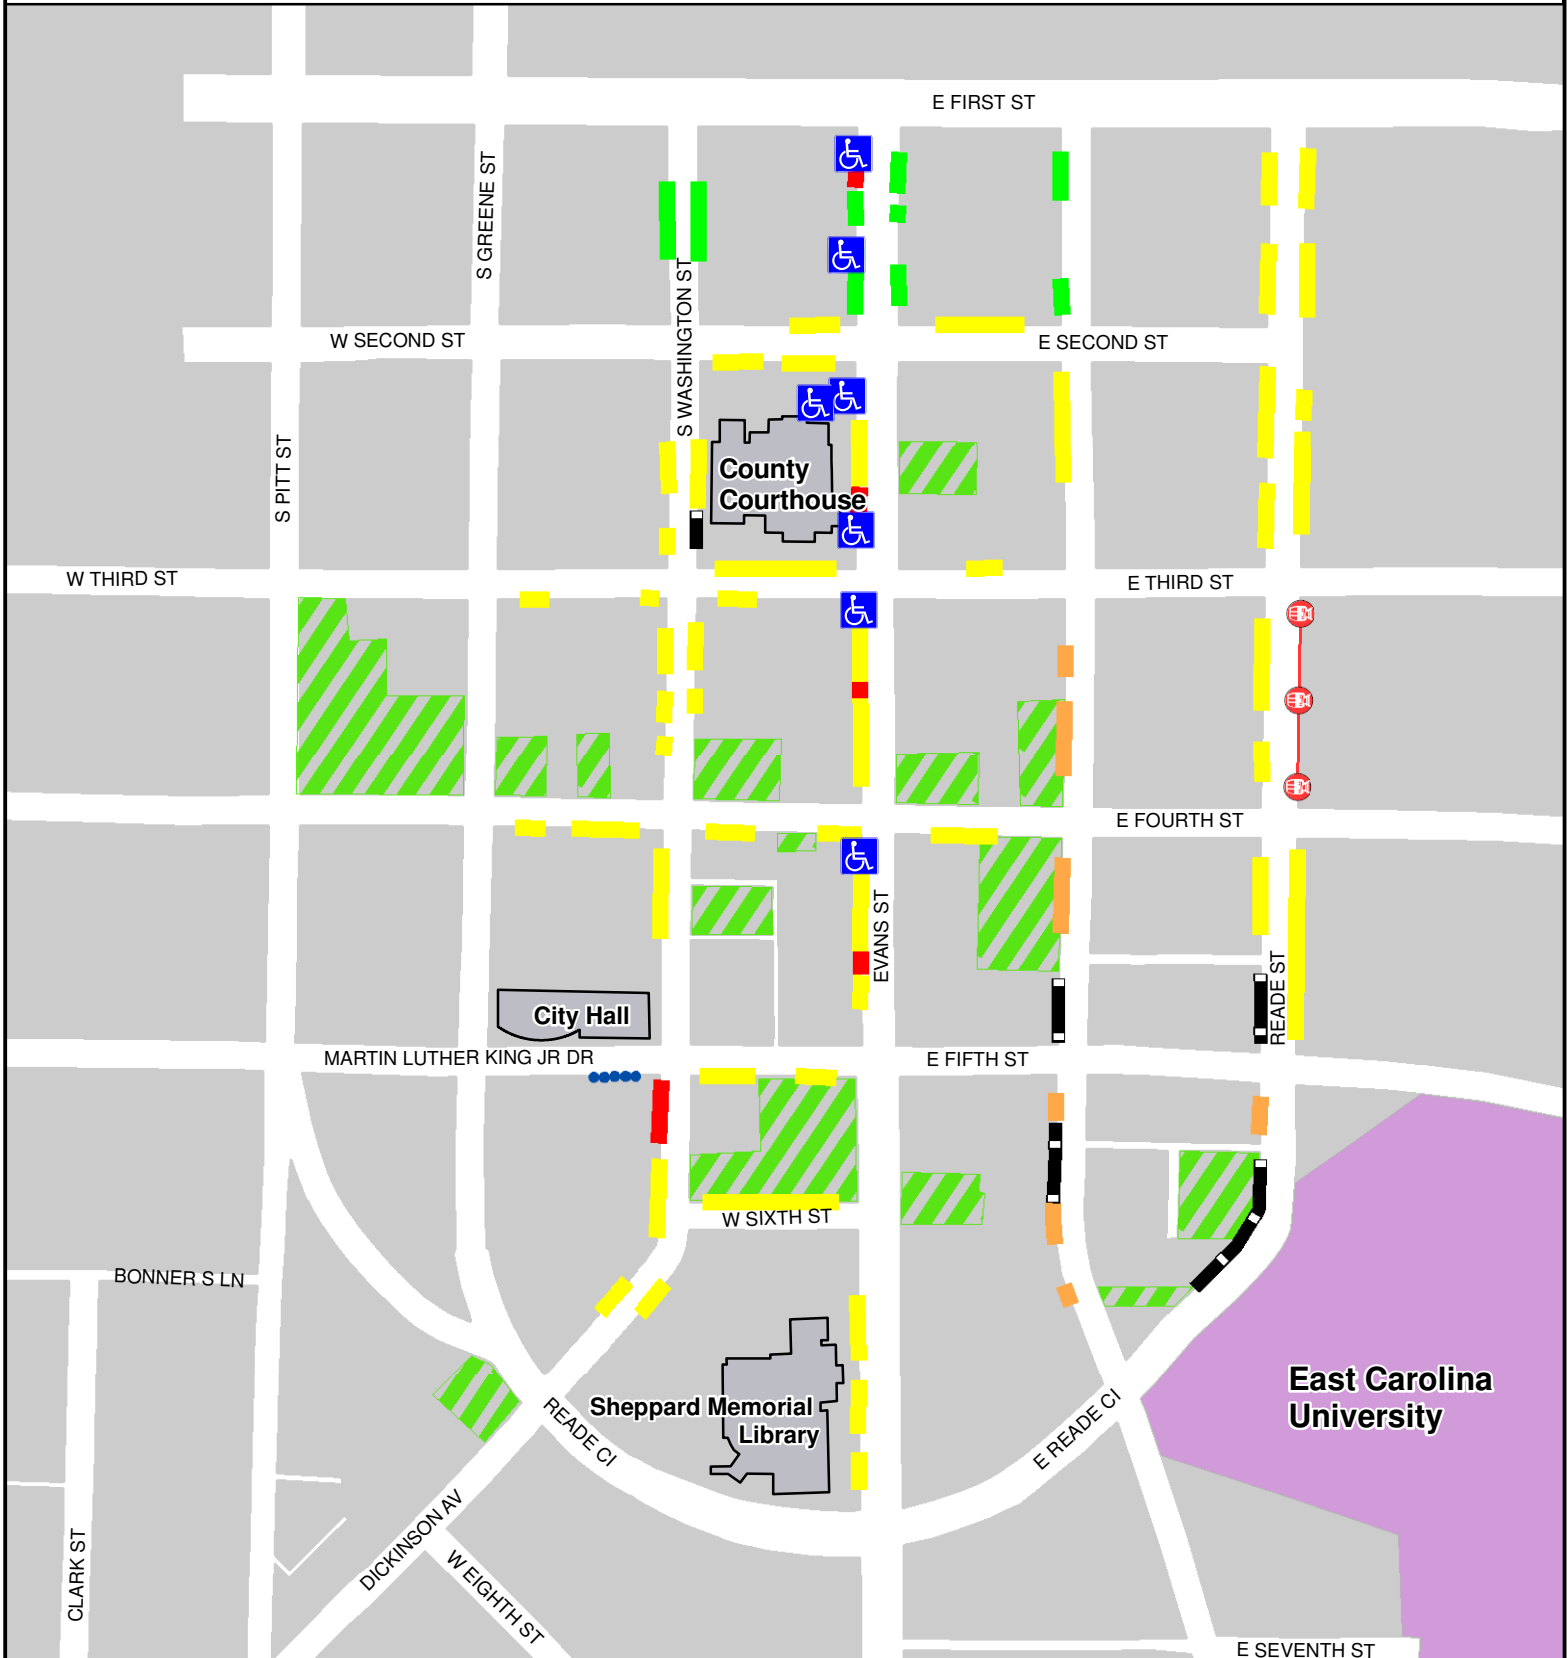

Public Parking in Uptown Greenville

Parking Lots & On-Street Parking

- | | | |
|--|---|--|
|  Handicapped On-street Pkg |  30-min Free Parking |  Meter Parking |
|  Free Parking (no sign) |  1-Hour Free Parking |  Loading Zone |
|  Public Parking Lot |  2-Hour Free Parking |  Transit Transfer |