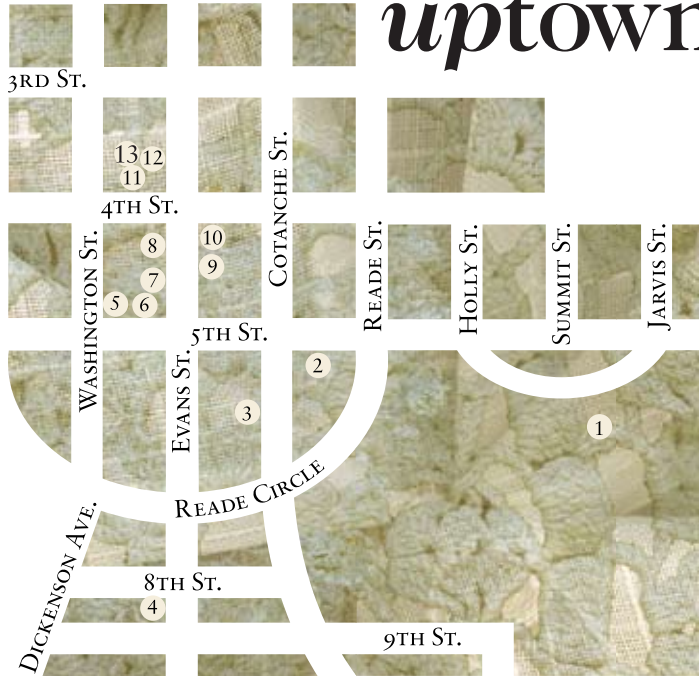

404 S. EVANS STREET  
GREENVILLE, NC 27858  
WWW.EMERGEALLERY.COM  
252.551.6947

**emerge**

GALLERY &  
ART CENTER

*uptown*

FEBRUARY 6, 2009 | 6-9 PM

# Valentine's Art Walk

1. **Wellington B. Gray Gallery**  
ECU, JENKINS FINE ARTS CENTER 5TH ST.
2. **Moxie Clothing** 204 E. 5TH ST.
3. **Art & Graphics and UBE** 516 S. CONTANCHE ST.
4. **Greenville Museum of Art** 802 S. EVANS ST.
5. **Dulcinea** 414 S. WASHINGTON ST.
6. **The Starlight Café** 104 W. 5TH ST.
7. **Ripple City Artworks** 424 S. EVANS ST.
8. **Emerge Gallery & Art Center** 404 S. EVANS ST.
9. **Acasia's Tippy Teapot** 409 S. EVANS ST.
10. **The Art Room** 403 S. EVANS ST.
11. **Fourth Street Wine Shop** JEFFERSON'S 4TH ST. ENT.
12. **Jefferson's** 330 S. EVANS ST.
13. **LA Lounge & Spa** 3RD FLOOR OF JEFFERSON'S 4TH ST. ENT.